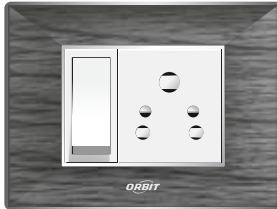

DOUBLE BORDER PLATE

White, Metallic Grey, Sky Blue, Copper Gold, Pine Wood, Teak Wood

PINE WOOD

Cover Frame with Metal Support Frame (Rate Per Piece)

MODULE	1M	2M	3M	4M	6M	8M (H)	8M (SQ)	12M	16M	18M
CODE	1501	1502	1503	1504	1505	1506	1507	1508	1509	1510
MRP WHITE	131.00	131.00	142.00	153.00	219.00	264.00	285.00	341.00	384.00	451.00
MRP COLOR	175.00	186.00	198.00	231.00	318.00	362.00	384.00	473.00	539.00	627.00
MRP TEXTURE	219.00	231.00	264.00	297.00	407.00	461.00	473.00	594.00	693.00	848.00
PKG.	10	10	10	10	10	10	05	05	05	05

Metal Box Plate

NOTE: Colours show may not match actual product colours due to printing limitations