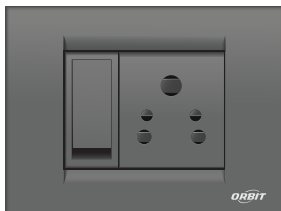

METALLIC GREY