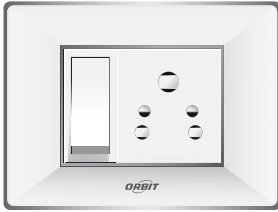

DOUBLE BORDER PLATE

White, Metallic Grey, Sky Blue, Copper Gold, Pine Wood, Teak Wood

LAVISH WHITE