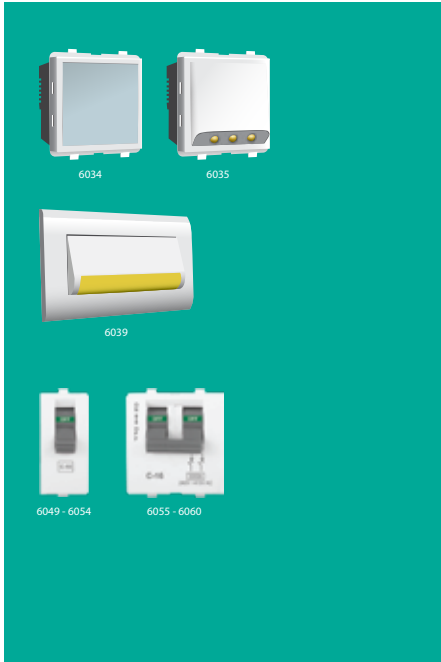

MRP ₹

Code	Mod.	Product	White	Grey & Black	Pkg.
LED NIGHT LAMP/ FOOT LIGHT					
6034	1M	LED Night Lamp	551.00	612.00	10
6035	1M	3 LED Foot Light	479.00	531.00	10
6039	1M	Curve LED Foot Light 4 M	831.00	998.00	10

MCB's - 1 & 2 Module					
6049 to 6054	1M	C 6 S.P. MCB - C 32 S.P. MCB	375.00	425.00	20
6055 to 6060	2M	C 6 D.P. MCB - C 32 D.P. MCB	963.00	1,070.00	10

AVAILABLE COLORS :

GERMAN COVER CHROME PLATE

White, Grey