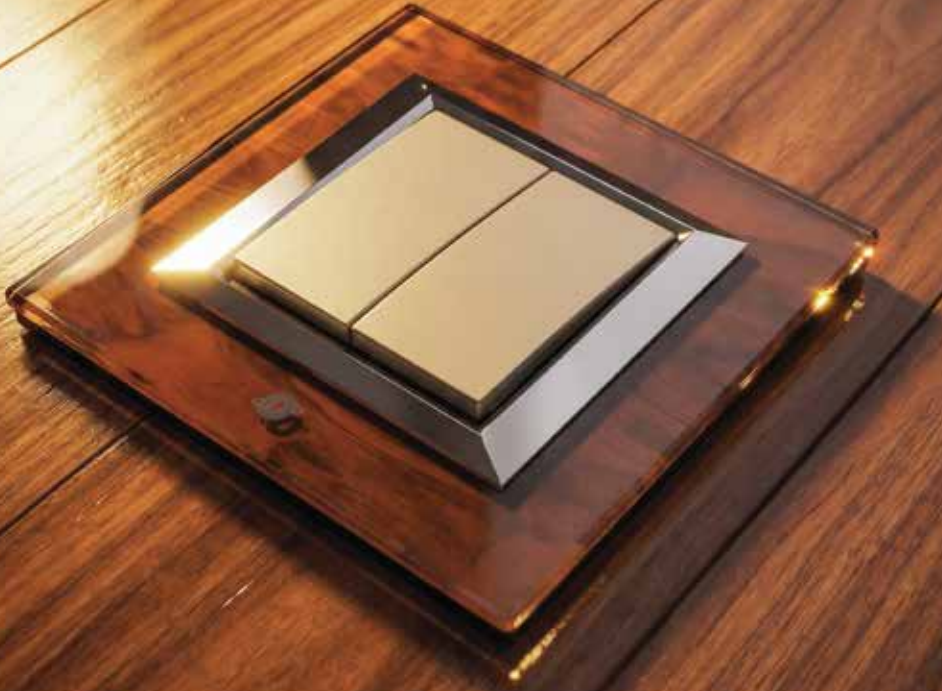

NOTE: Colours show may not match actual product colours due to printing limitations

CRYSTAL PLATES

"Essence of BEAUTY"

Crizal Plates renowned for their Exquisite Colors and Distinctive Chrome Borders, available in a Diverse Array of Stunning Hues. Elevate your surroundings with the exceptional craftsmanship and refined design.