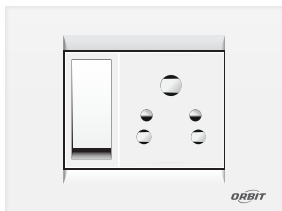

COVER PLATE

White, Metallic Grey, Dark Wood, Wine Wood

LAVISH WHITE