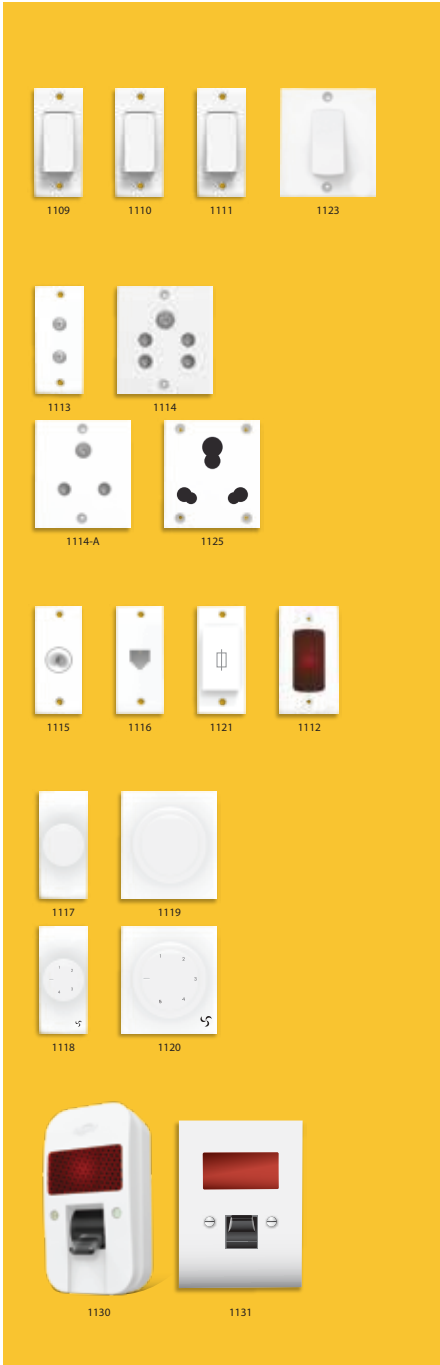

Switch Socket Combined With Safety Shutter

6A./16A

Switch Socket Combined With Fuse & Indicator With Safety Shutter

6A./16A

Switch Socket Combined With Fuse & Indicator With Safety Shutter

CONNECT. POWER. INNOVATE...

Code	Mod.	Product	PC	UREA	Pkg.
V SERIES - 6A. SWITCHES 1 M / 16A. SWITCHES					
1109	1M	6A. 1 Way Switch	31.00	31.00	20
1110	1M	6A. 2 Way Switch	38.00	38.00	20
1111	1M	6A. Bell Push	38.00	38.00	20
1123	1M	16A. 1 Way Switch	130.00	130.00	10
1124	2M	16A. 2 Way Switch	144.00	144.00	10
V SERIES - SOCKETS					
1113	1M	6A. 2 Pin Socket	35.00	35.00	20
1114	2M	6A. 2 in 1 Socket	47.00	47.00	10
1114-A	2M	6A. 3 Pin Socket	60.00	60.00	10
1125	2M	16A. Universal socket with shutter	131.00	131.00	10
MINI TV SOCKET/ T.V. JACK/ KIT KAT FUSE/ INDICATOR LAMP					
1115	1M	Mini TV Socket	53.00	53.00	20
1116	1M	Mini Tele Jack (2 Line)	86.00	86.00	20
1121	1M	10A. Kit Kat Fuse	53.00	53.00	20
1112	1M	Indicator Lamp	35.00	35.00	20
DIMMERS & REGULATORS					
1117	1M	1M Mini Dimmer (450W)	279.00	279.00	10
1119	1M	2M Medium Dimmer (450W)	292.00	292.00	10
1118	1M	1M Regulator (4 Step)	320.00	320.00	10
1120	1M	2M Regulator (5 Step)	366.00	366.00	10
32 A DP SWITCH WITH INDICATOR					
1130	-	32A. DP Switch with Indicator (Surface Type)	242.00	242.00	05
1131	-	32A. DP Switch with Indicator (Flush Type)	242.00	242.00	05