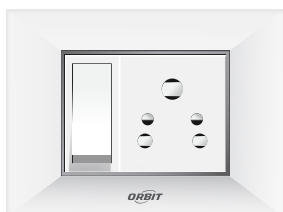

EXTRA PREMIUM PLATE

White, Metallic Grey

LAVISH WHITE