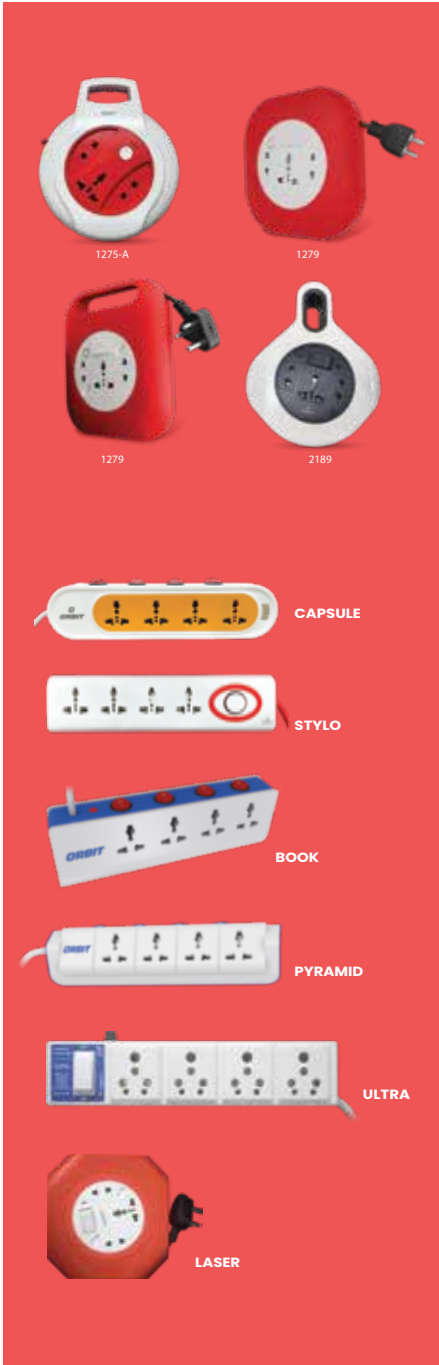

X1
DOUBLE COLOUR SERIES

Colourful Life

Male & Female

2 Pin Plug Top

Deluxe
Angle Holder

Combo
Angle Holder

Round
Ceiling Plate "6"

Round
Ceiling Plate "4"

Divine
Mantra Bell

Strong Support For Every Connection.

Holding power exactly where it belongs.

Code	Product	MRP ₹	Pkg.
LAMP HOLDERS			
1260	Deluxe Angle Holder	60.00	20
1261	Deluxe Battern Holder	60.00	20
ANGLE & BATTERN HOLDER			
1266	Fancy Angle Holder	64.00	20
1267	Fancy Battern Holder	64.00	20
1266-A	Combo Angle Holder	70.00	20
CEILING ROSE/ LAMP HOLDER			
1263	Pilot Ceiling Rose	41.00	20
1264	Jumbo Ceiling Rose	49.00	20
1265	Pendent Holder	43.00	20
PLUG TOPS			
1268	6A. Plug Top	86.00	20
1269	16A. Plug Top	107.00	20
1269-A	2 Pin Plug Top	19.00	50
1269-B	Male Female	36.00	30
TRAVEL ADAPTORS & MULTIPLUGS			
1270	3 Pin Travel (Bold)	164.00	20
1271	3 Pi Multi plug	93.00	20
1272	Dual 3 Pin Socket with USB Adaptor	531.00	01
BELLS			
1273	Musical Bell	466.00	05
1273-A	Parrot Bell	393.00	10
1274	Fancy Ding Dong Bell	317.00	10
1274-A	Bubbles Ding Dong Bell	329.00	10